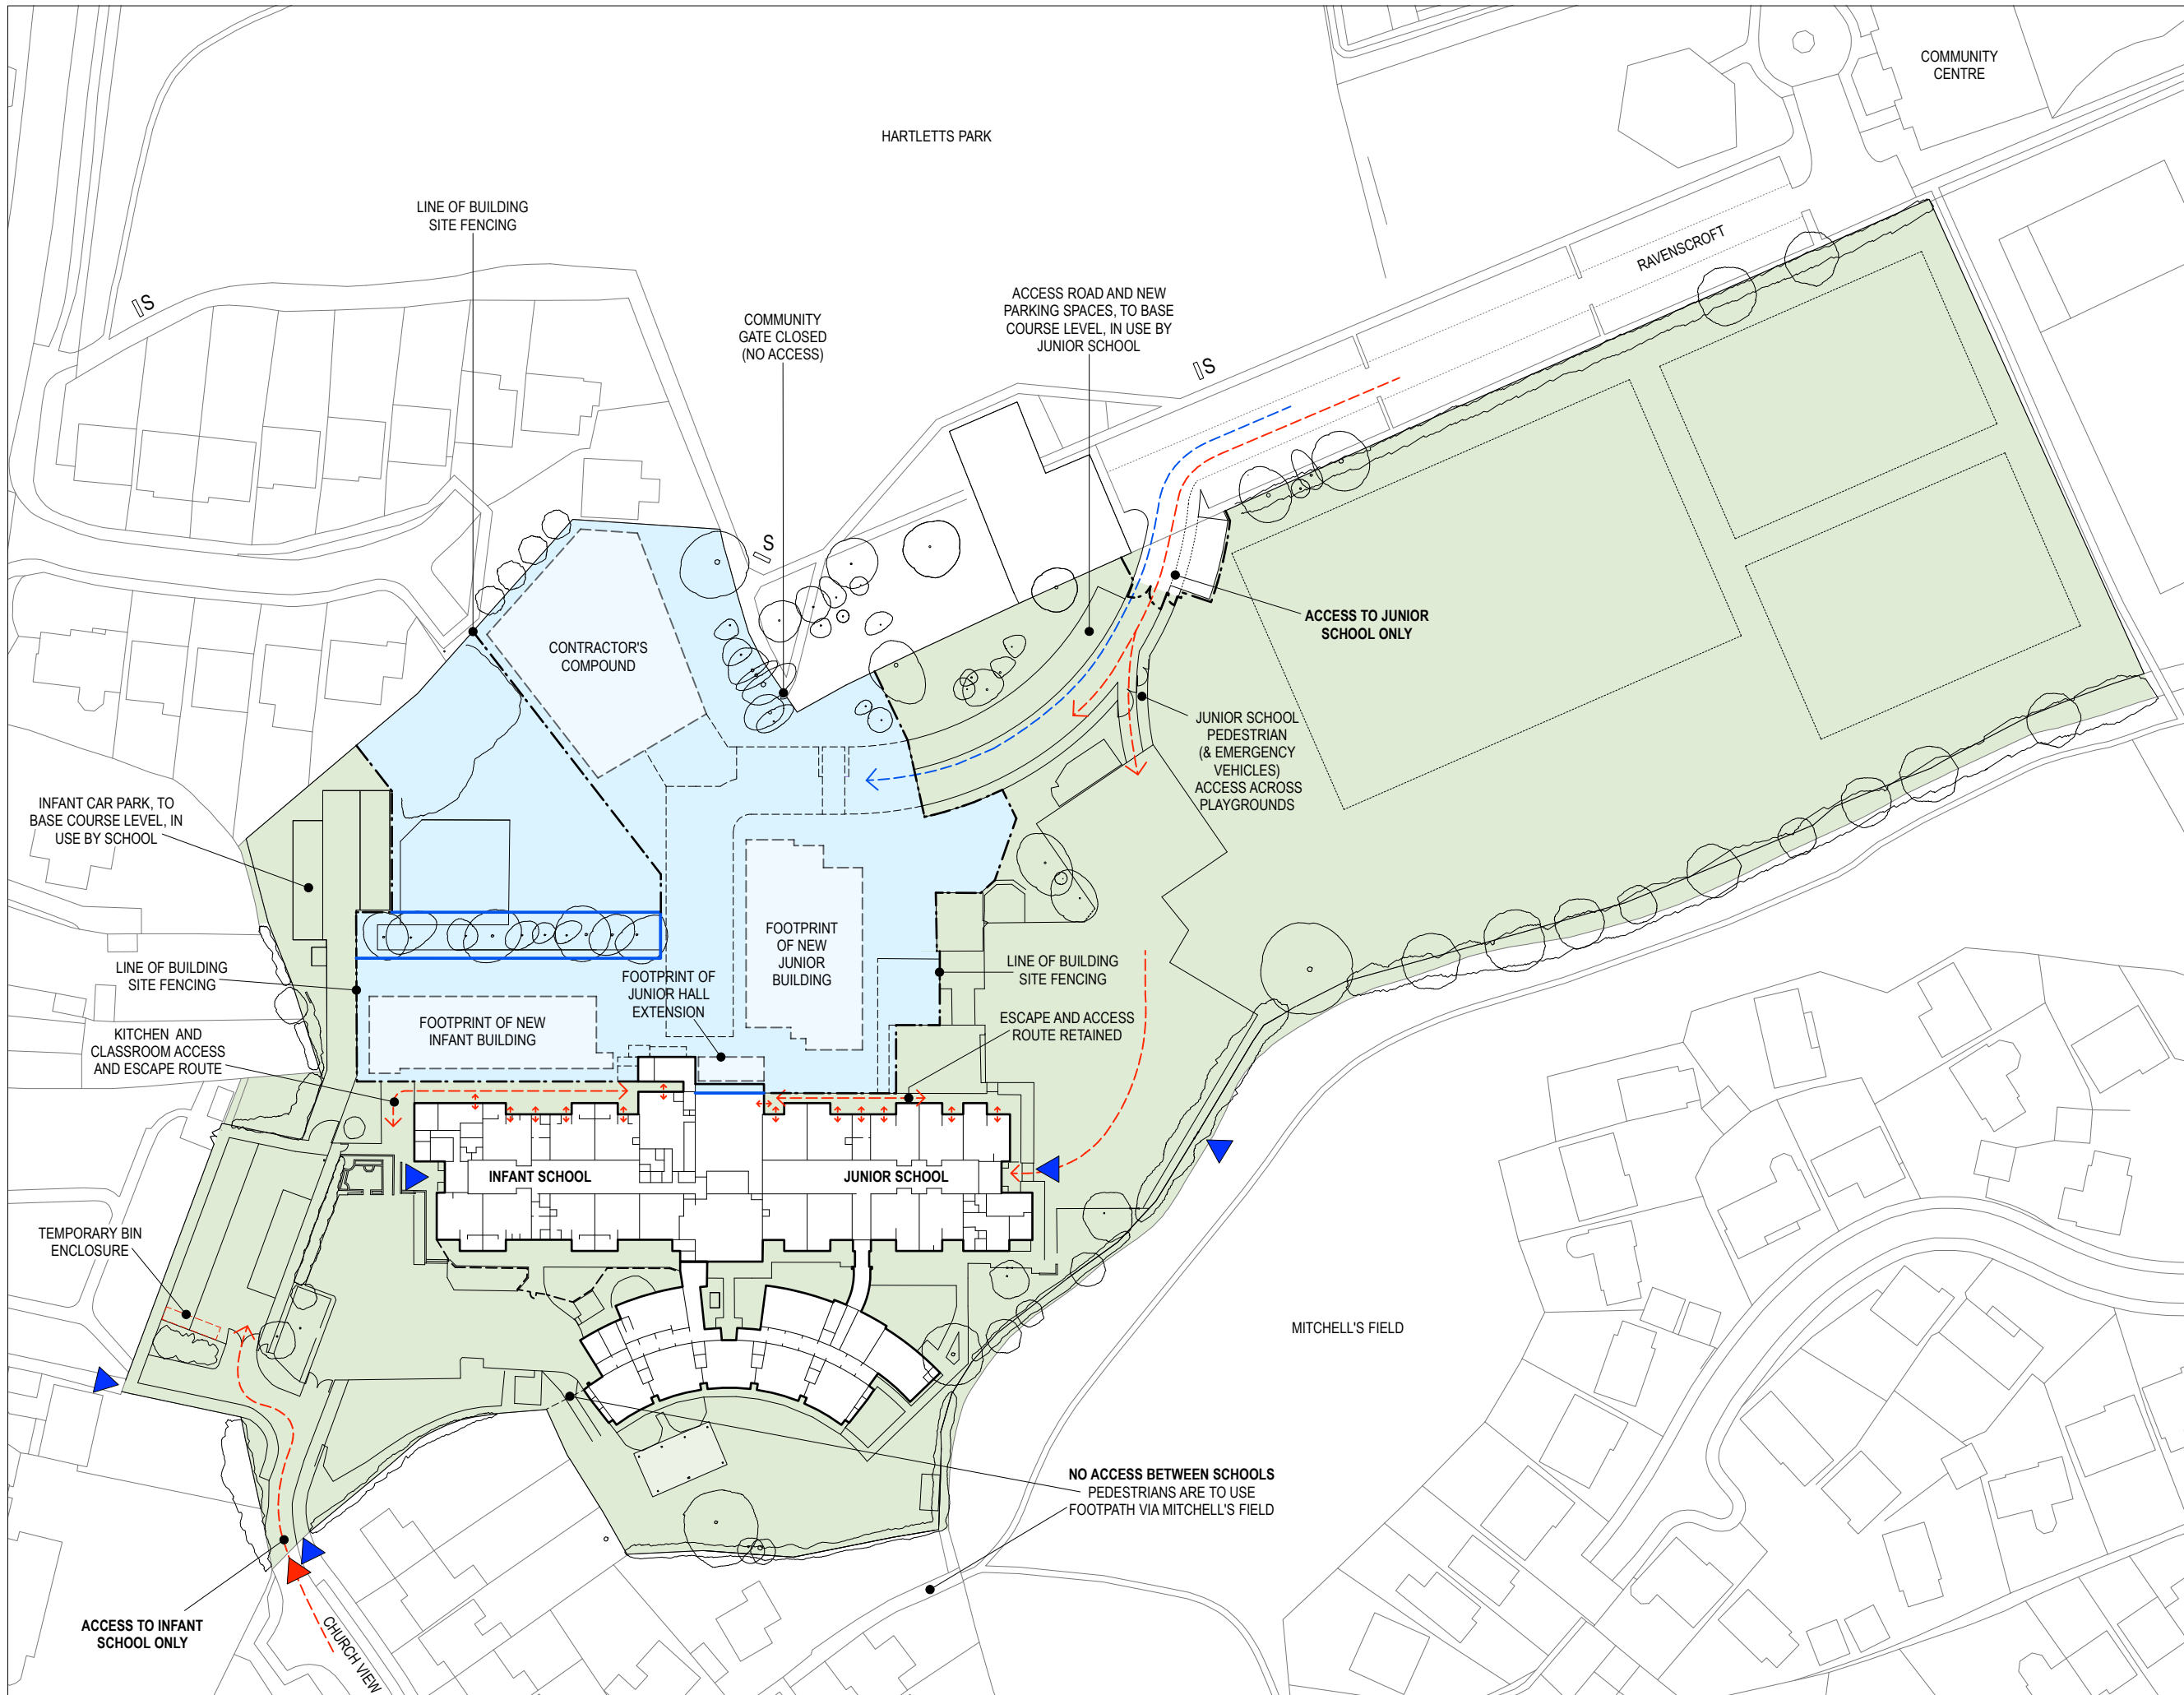

Hook Infant & Junior Schools

Expansion to 4FE

**Construction Phasing - Act 3b
Commencement of New
Infant Building**

Key
■ Site in Possession of the Schools
■ Site in Possession of the Contractor

Sign, to read:
 Gate from Hartletts Park to Hook Infant and Junior Schools closed until further notice

- ▶ Existing Pedestrian Access
- ▶ Existing Vehicular Access
- - - - - School Access Only
- - - - - Contractor's Access Only

0m 10 20 30 40m

1:500 @ A1
 Corresponds with (P09513) 5261_7-03_C1
 May 2016